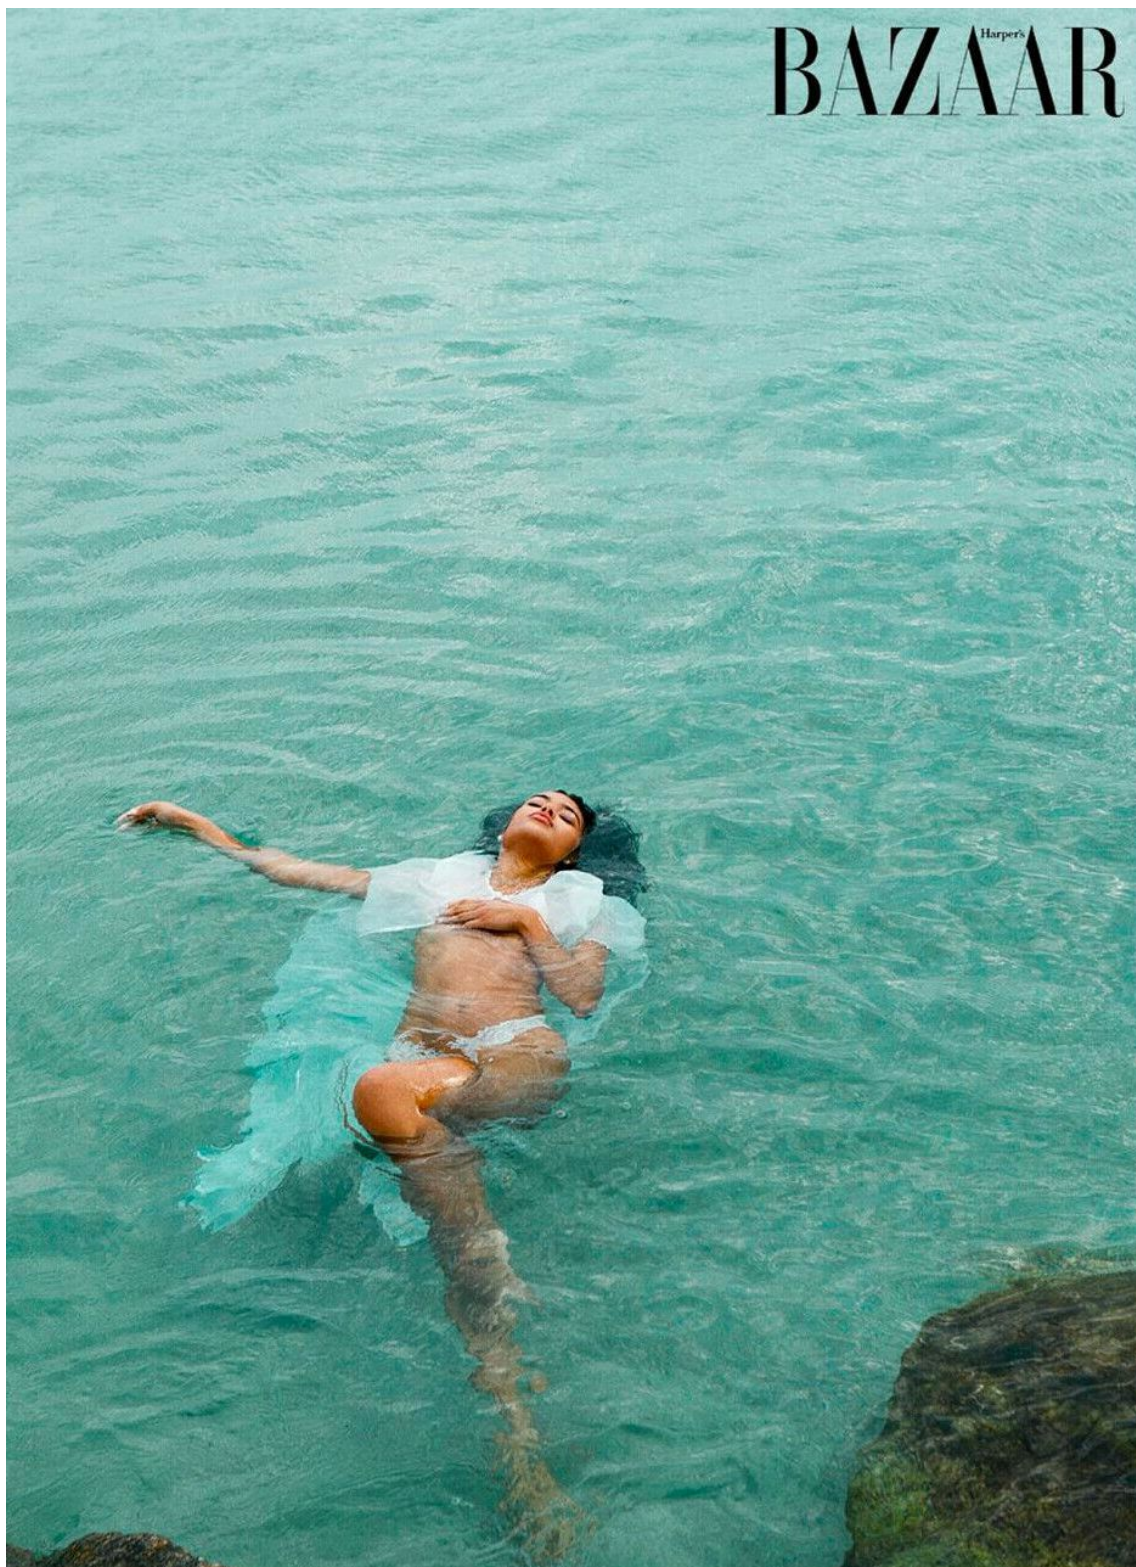

# YARELIS OLIVERAS

height 5'9" · bust 32.5" · cup B · waist 25" · hips 35.5" · dress 36 EU/6 US/8 UK

shoes size 38.5 EU/7.5 US/5.5 UK · hair dark brown · eyes brown