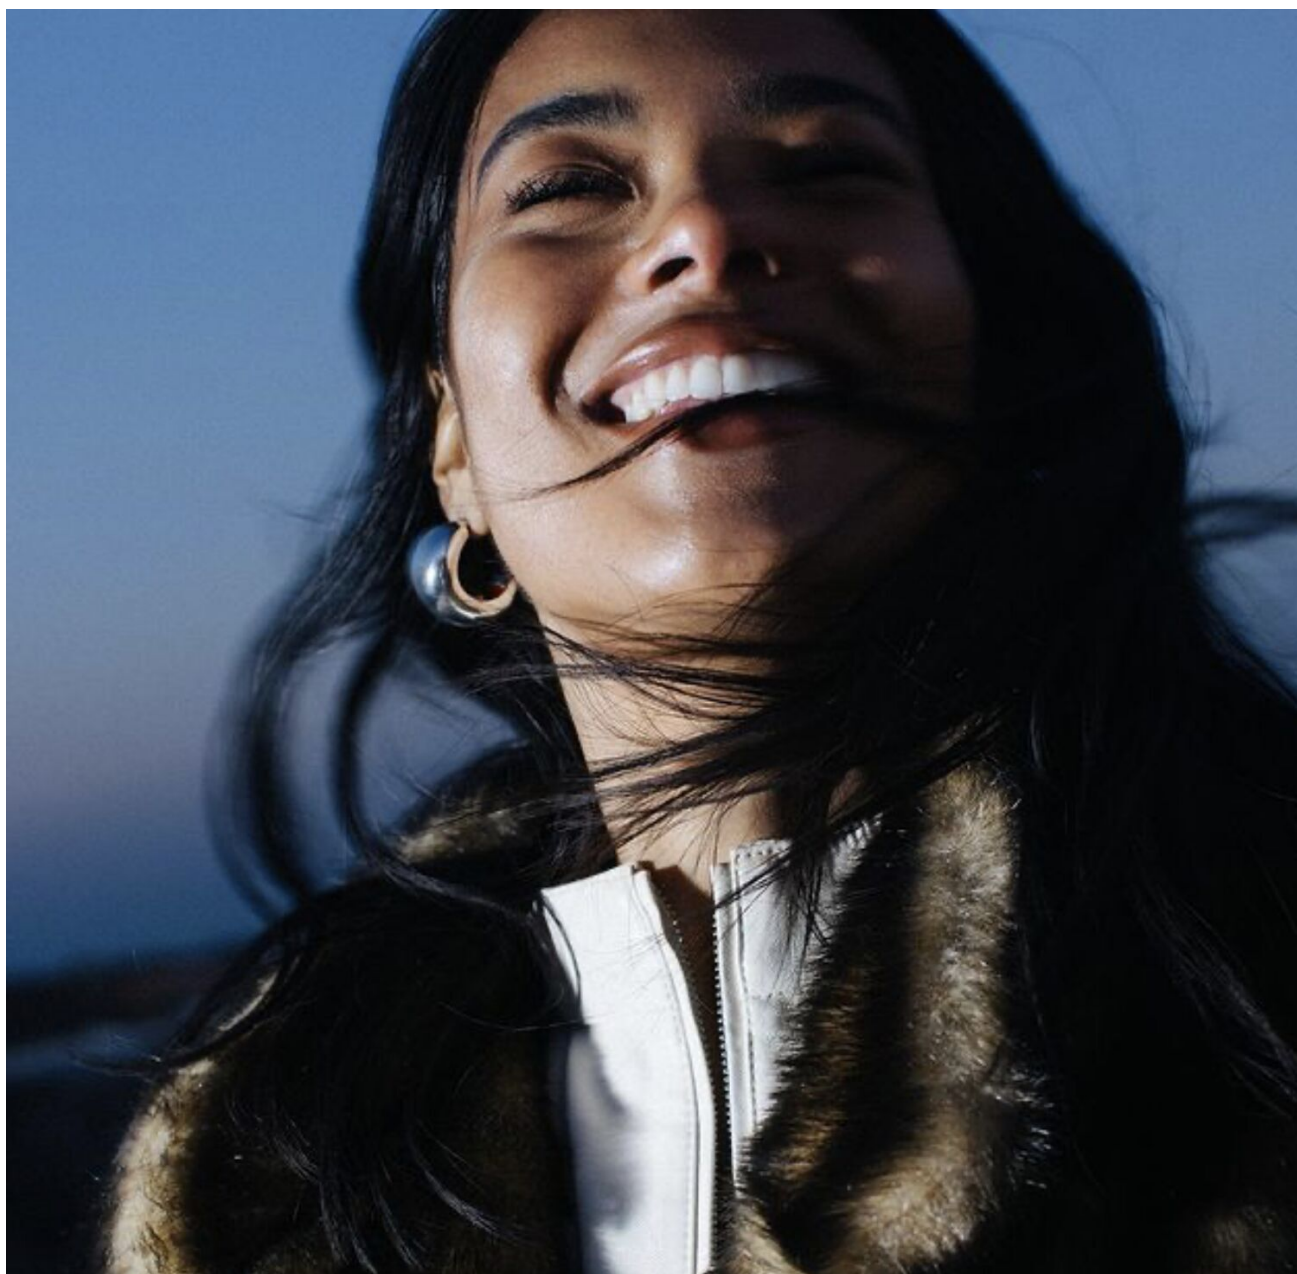

YARELIS OLIVERAS

height 5'9" · bust 32.5" · cup B · waist 25" · hips 35.5" · dress 36 EU/6 US/8 UK
shoes size 38.5 EU/7.5 US/5.5 UK · hair dark brown · eyes brown