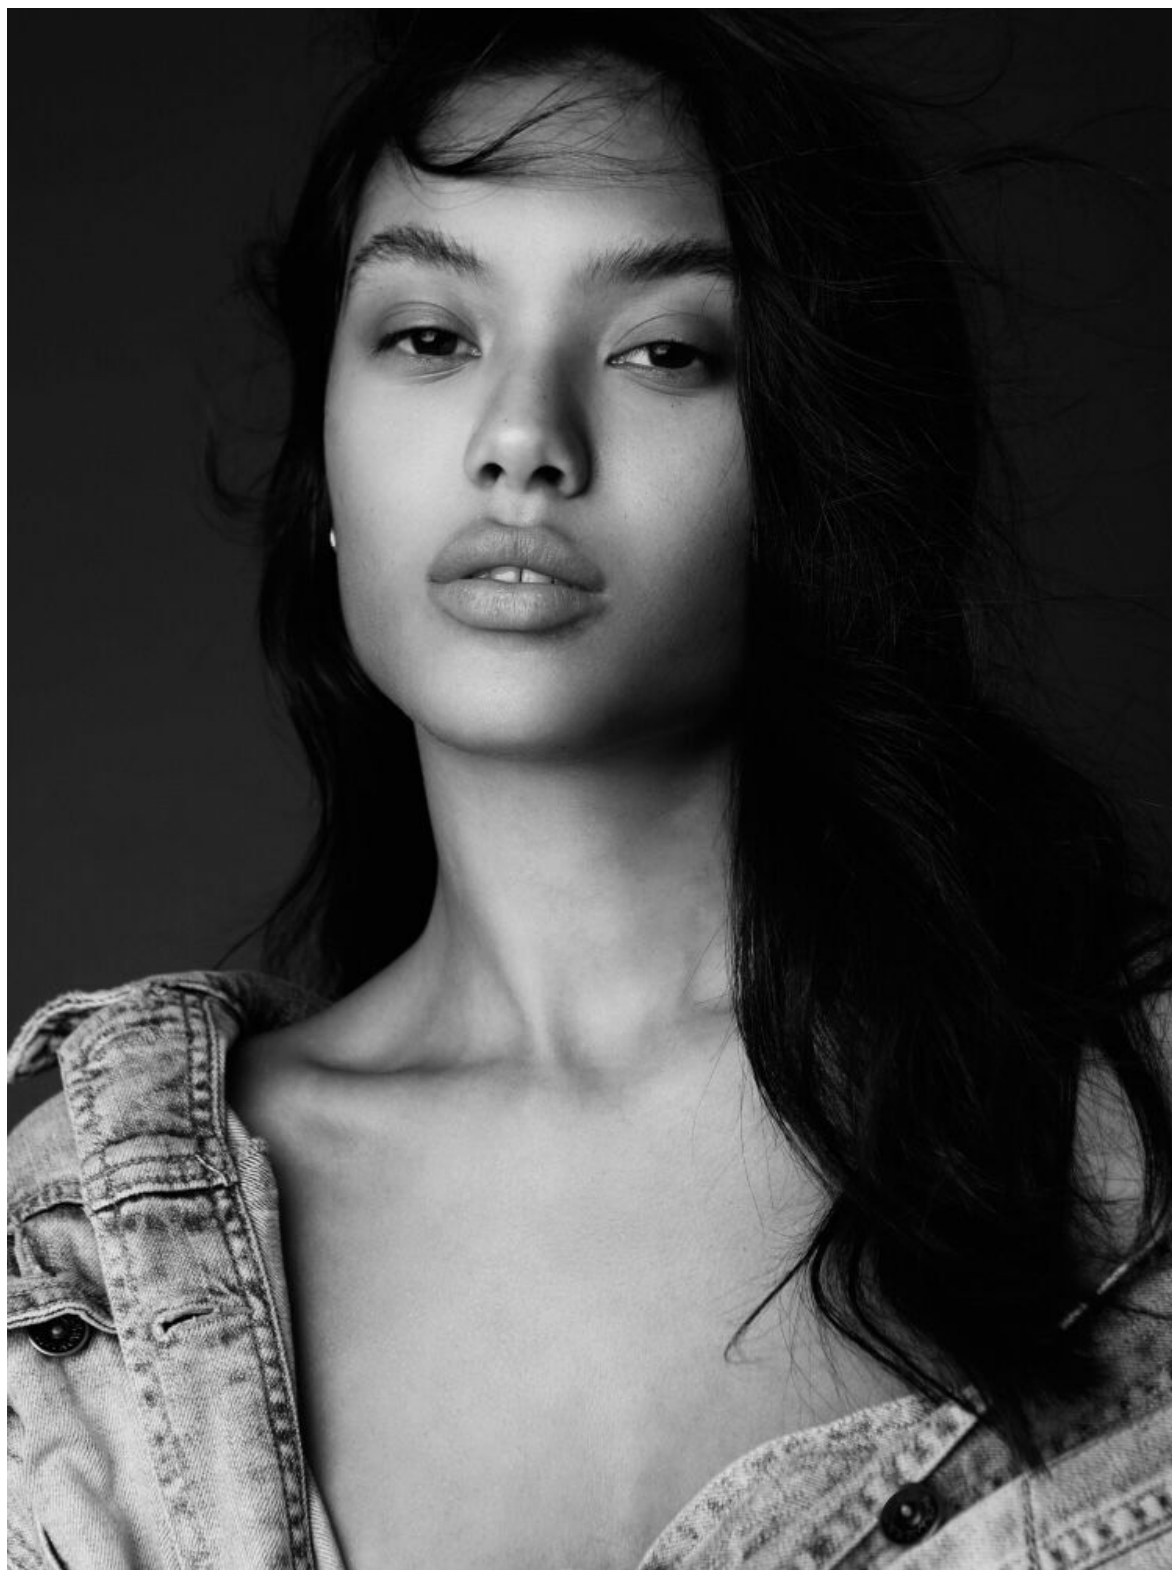

# YARELIS OLIVERAS

height 5'9" · bust 32.5" · cup B · waist 25" · hips 35.5" · dress 36 EU/6 US/8 UK

shoes size 38.5 EU/7.5 US/5.5 UK · hair dark brown · eyes brown